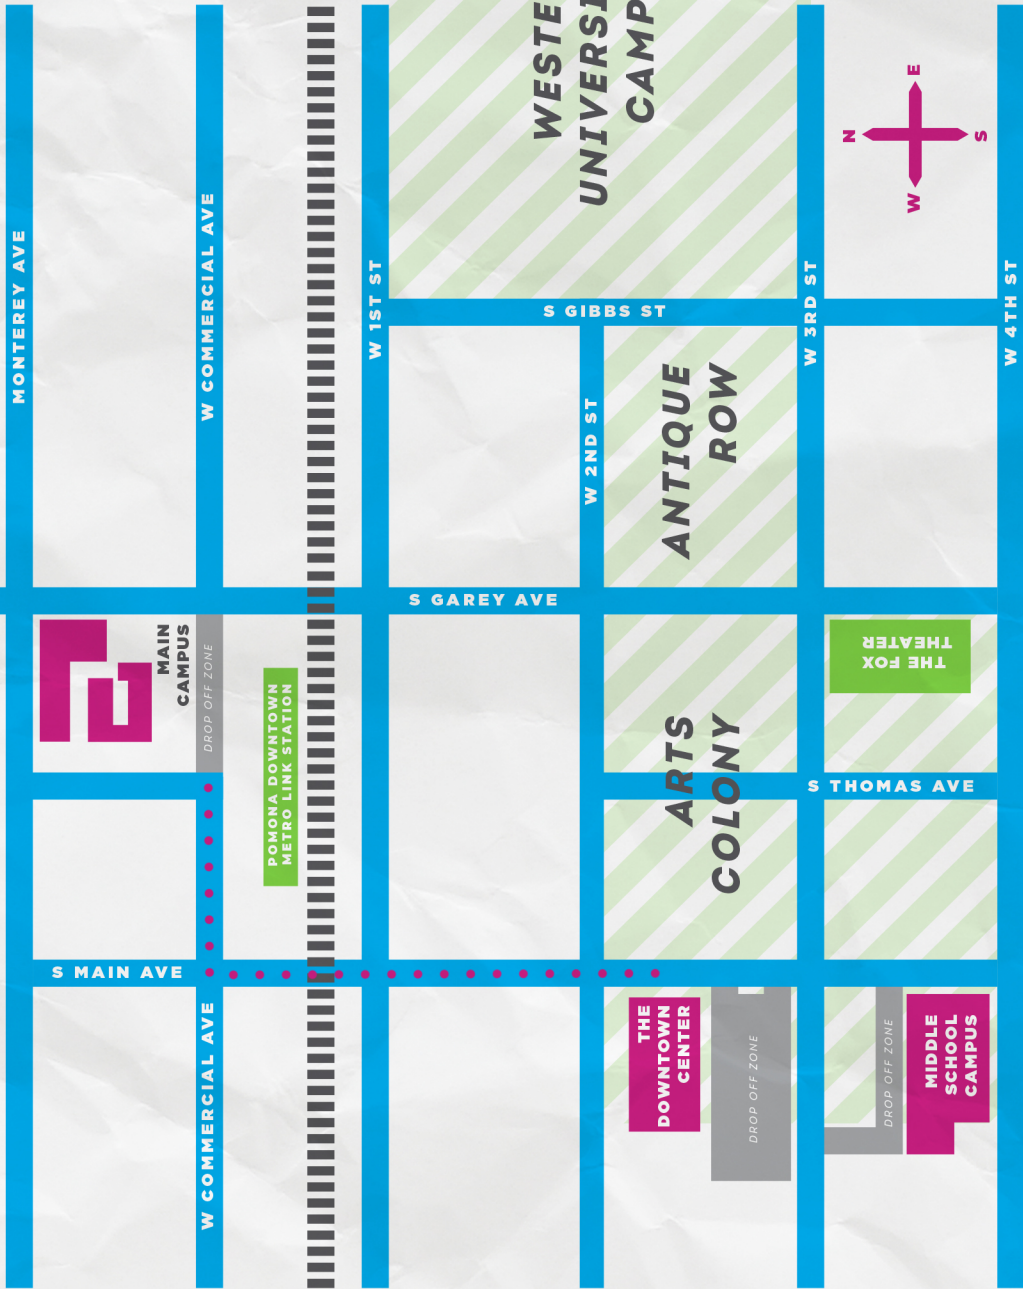

the school of
arts + enterprise

10
FWY

AMOCA

MAIN
CAMPUS

DROP OFF ZONE

POMONA DOWNTOWN
METRO LINK STATION

DROP OFF ZONE

57
FWY

71
FWY

THE
DOWNTOWN
CENTER

DROP OFF ZONE

MIDDLE
SCHOOL
CAMPUS

DROP OFF ZONE

MIDDLE
SCHOOL
CAMPUS

ARTS
COLONY

S THOMAS AVE

THE FOX
THEATER

ANTIQUE
ROW

S GIBBS ST

WESTERN
UNIVERSITY
CAMPUS

SAE CAMPUS

DROP OFF ZONE

THE SAE NEIGHBORS

CAMPUS WALKOVER

60
FWY

CAMPUS MAP